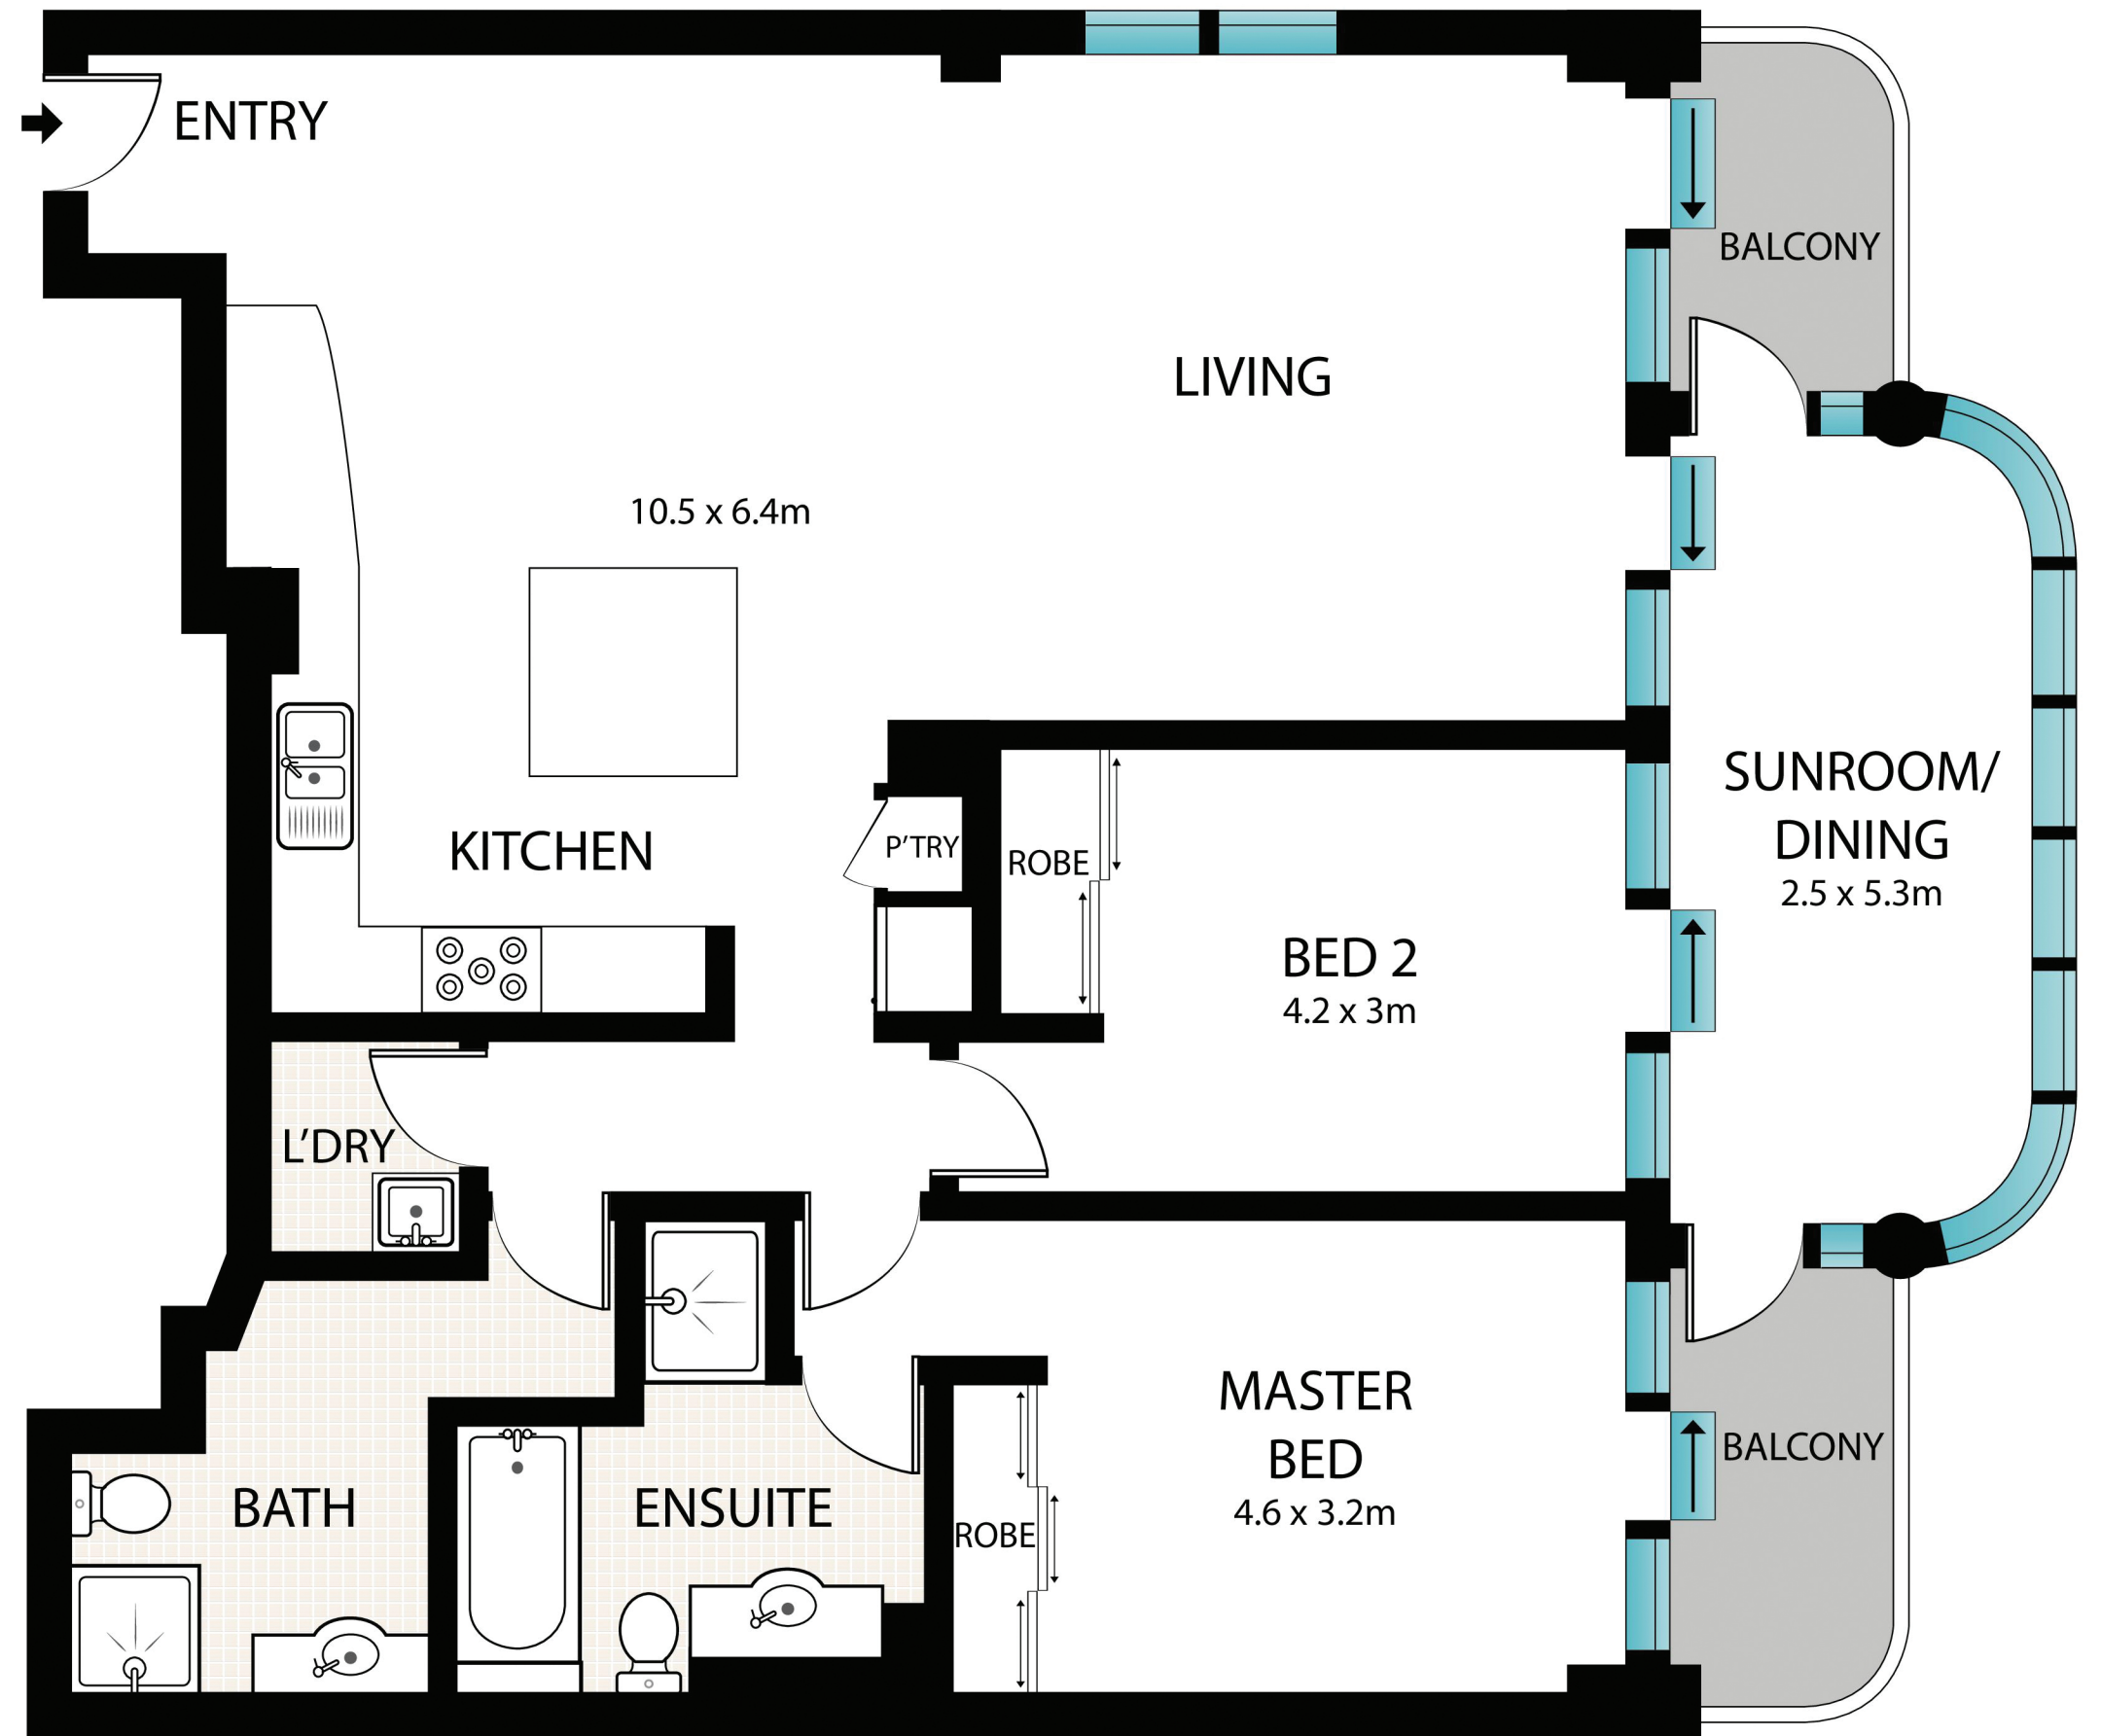

LOCK UP GARAGE
5.4 x 2.6m

LEVEL P5

LEVEL THIRTY SIX

This floor plan was prepared by WWW.CRYINGOUTLOUD.COM.AU for illustration purposes only. This document does not constitute any part of an offer or contract. Dimensions are approximate only. Copyright© 2017 Crying Out Loud. All Rights Reserved.